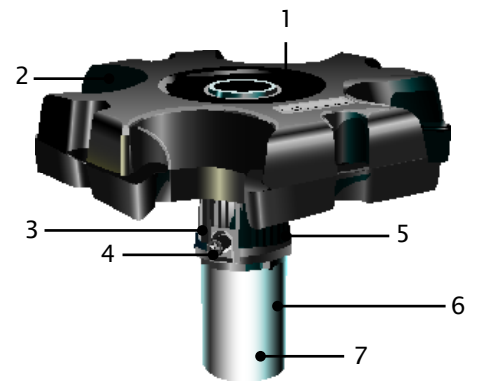

ROCKET

AERATING FOUNTAIN

- » Most energy efficient system in the industry.
- » 5 year all-inclusive warranty.
- » Operates in 30in or 75cm of water. (No additional depth needed when adding LED lights; additional 10in or 26cm required if adding high voltage lights.)
- » Complete package includes assembled unit, power control center, and cable. (No PCC for 50HZ.)
- » Power control center comes standard with surge arrester, timer and GFCI (Exc: optional EPD for 460V.)
- » Cable quick disconnect standard.
- » Safety tested and listed with ETL & ETL-C, conforming to UL standards; and carries a 3rd party listing with CE.
- » Effectively controls algae, aquatic weeds, and foul odors; while deterring insects and insect breeding.
- » Published results from 3rd party testing verify highest oxygen transfer and pumping rates in the industry.

Product specifications and CADs can be found online through www.otterbine.com or www.caddetails.com.

*We Guarantee that
You'll Love Your Pattern*

PRODUCT ILLUSTRATION

1. High-tech thermal plastic pumping chambers are staged to allow for easy interchange.
2. Rugged low visibility closed cell foam filled float includes handles and protective pockets for lights when applicable.
3. Industrial strength thermal plastic screen helps keep debris out of the unit.
4. Electrical quick disconnect is part of the upper plate to prevent damage.
5. Mixed flow pumping system achieves maximum pumping capacities.
6. Oil cooled, efficient 3450/2875 RPM custom built motor incorporates a silicon carbide single seal to ensure dependability and long life.
7. Corrosion resistant, durable 18 gauge/316 grade stainless steel motor housing.