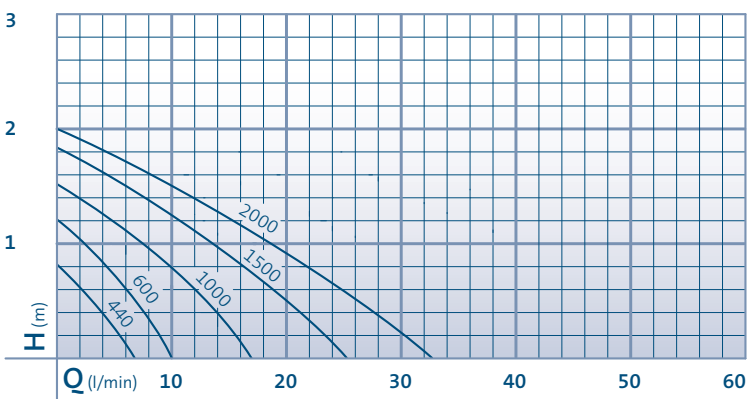

Aquarius Universal 440/440i – 2000

Pump performance curves compared see p. 192–193

Technical data

		Aquarius Universal 440i	Aquarius Universal 440	Aquarius Universal 600	Aquarius Universal 1000	Aquarius Universal 1500	Aquarius Universal 2000	
Dimensions (L x W x H)	mm	49 x 53 x 55		98 x 57 x 62	125 x 80 x 75			
Rated voltage		230V/50 Hz						
Power consumption	W	5		7	15	18	25	
Power cable length	m	1.50		10.00				
Net weight	kg	0.24	0.90	1.06	1.40	1.46	1.38	
Guarantee (+ request guarantee)	years	2		3 + 2				
Max. flow rate	l/min	7		10	17	25	33	
Max. flow rate	l/h	440		600	1,000	1,500	2,000	
Max. head height	m	0.75		1.20	1.50	1.80	2.00	
Connection, pressure-side		13 mm		1/2"				
Connection, suction-side		–		1/2"				
Connection for hoses		1/2"		1/2", 3/4", 1"				
Filter intake surface	cm ²	20		45	75			
Electronic adjustment		no						
Number of nozzles	unit	–						
Telescopic nozzle extension		–						
Set-up type		underwater installation only			suitable submersed or dry-installed.			
Item no. (GB-Version)		–	36746	36977	36980	36983	36978	
Item no.		36673	36726	36975	36950	36951	36953	