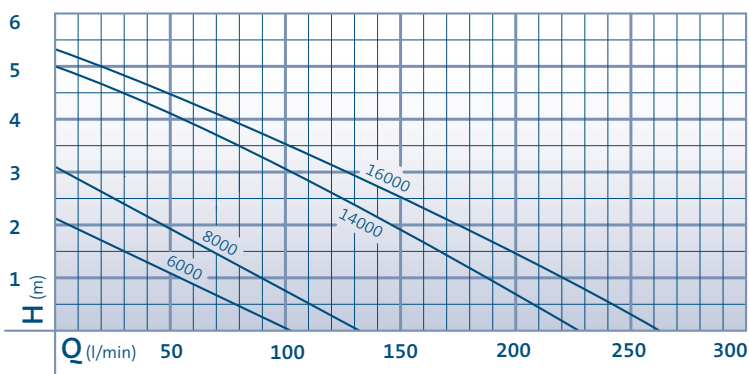

Product details

Coarse debris displacement

The pump displaces debris particles up to 8 mm in size, such as fish waste or dead plant remains.

Hose clamps

The stainless steel hose clamps 1 1/2" are included in the scope of delivery.

Aquamax Dry 6000 – 16000

Technical data

Matching filters and filter systems starting on p. 88

	Aquamax Dry 6000	Aquamax Dry 8000	Aquamax Dry 14000	Aquamax Dry 16000
Dimensions (L x W x H) mm	200 x 150 x 150		210 x 150 x 170	
Rated voltage	220 – 240V/50 Hz			
Power consumption W	75	100	230	260
Power cable length m	10.00			
Net weight kg	3.10	3.16	5.02	
Guarantee (+ request guarantee) years	3 + 2			
Max. flow rate l/min	100	125	225	251
Max. flow rate l/h	6,000	7,500	13,500	15,100
Max. head height m	2.20	3.00	5.00	5.20
Connection, pressure-side	1 1/2"			
Connection, suction-side	1 1/2"			
Connection for hoses	1", 1 1/4", 1 1/2"			
Electronic adjustment	yes			
Set-up type	dry installation only			
Item no. (GB-Version)	50396	50069	50070	50448
Item no.	50393	50066	50068	GB-Version only!